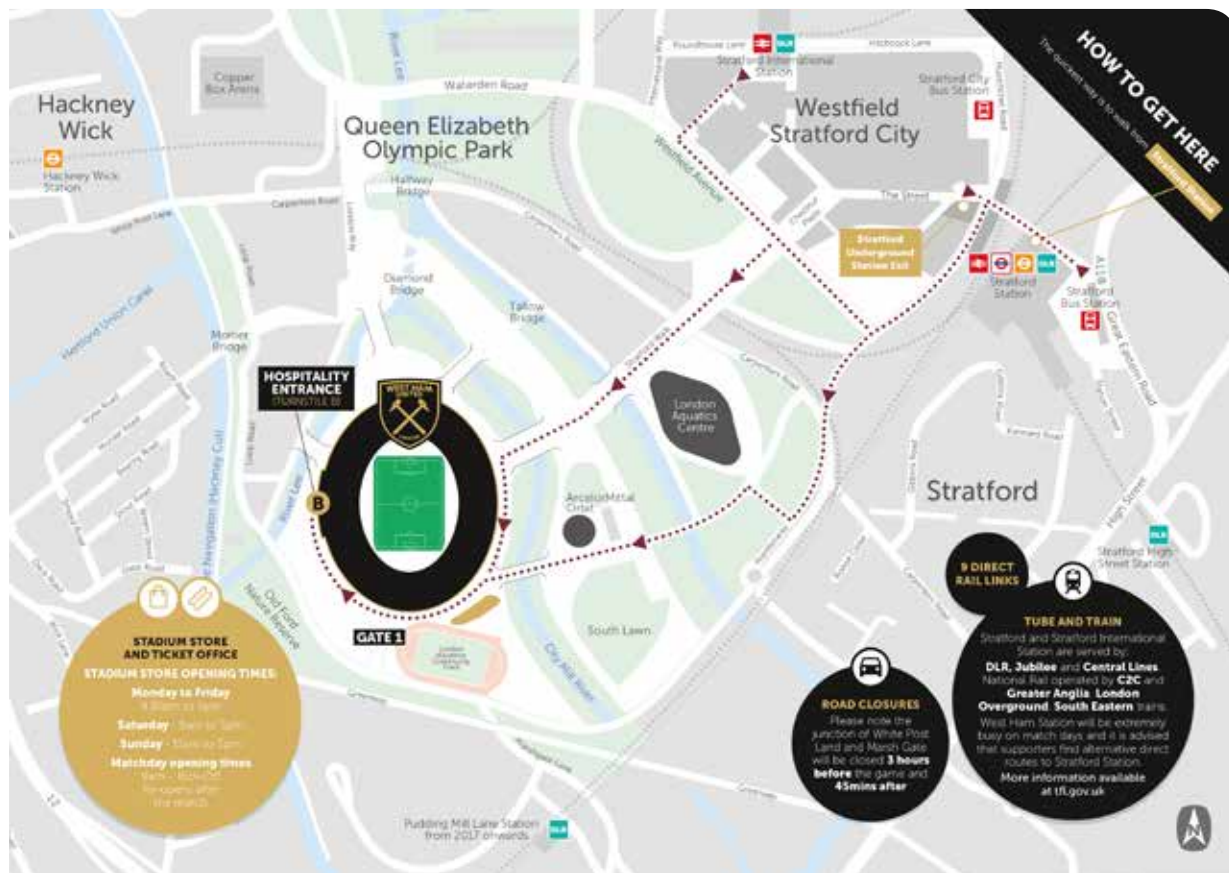

This Stadium is one of the most central football stadiums in London, and you will get a world-class football experience, no matter which ticket category you choose. If you choose The Great Briton, you will get that little extra with seating at halfway line, access to the lounge and complimentary drinks at half time.

The Great Briton

West Stand Block 209

Your seat includes:

- Access to The Great Briton 2 ½ h prior to kick-off and 1 hour 15 min. after the final whistle
- Entrance via entrance B Hospitality entrance, West Stand
- Comfortable seat on block 209 centrally on West Stand.
- Bar access. (cost added)
- Complimentary drink at half-time – beer, wine and soft drinks
- Team sheets and matchday programme
- Appearances from Hammer Legends
- Access to live betting
- 100% authorized tickets from West Ham Utd FC

Seat only

East Stand Block 233 - 241

Your seat includes:

- Seating - long side
- 100% authorized tickets from West Ham Utd FC

Seat only

Bobby Moore / Sir Trevor Booking Stand

Your seat includes:

- Seating -behind goal
- 100% authorized tickets from West Ham Utd FC

West Ham United FC Map

Queen Elizabeth Olympic Park, London

- Long side tickets and tickets behind goal
- Official tickets from West Ham United FC.
- E ticket, will be sent to you by mail.

GO Sport Travel