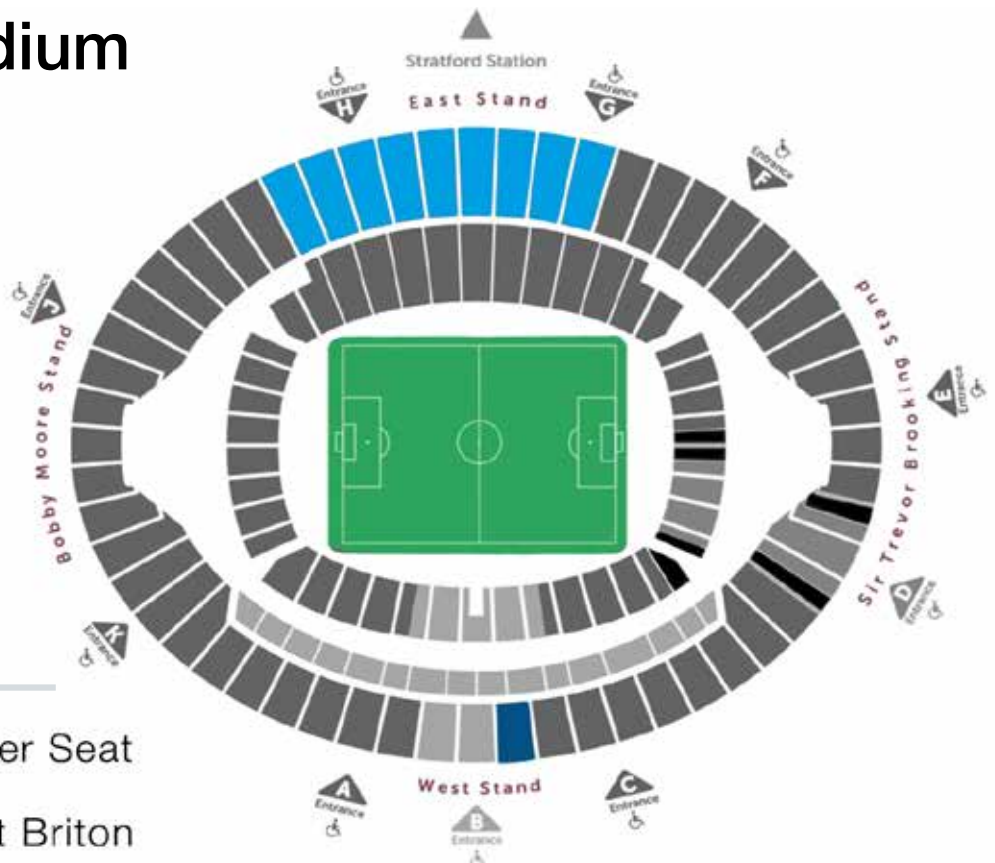

This Stadium is one of the most central football stadiums in London, and you will get a world-class football experience, no matter which ticket category you choose. If you choose The Great Briton, you will get that little extra with seating at halfway line, access to the lounge and complimentary drinks at half time.

The Great Briton

West Stand Block 209

Your seat includes:

- Access to The Great Briton 2 ½ h prior to kick-off and 1 hour 15 min. after the final whistle
- Entrance via entrance B Hospitality entrance, West Stand
- Comfortable seat on block 209 centrally on West Stand.
- Bar access. (cost added)
- Complimentary drink at half-time – beer, wine and soft drinks
- Team sheets and matchday programme
- Appearances from Hammer Legends
- Access to live betting
- 100% authorized tickets from West Ham Utd FC