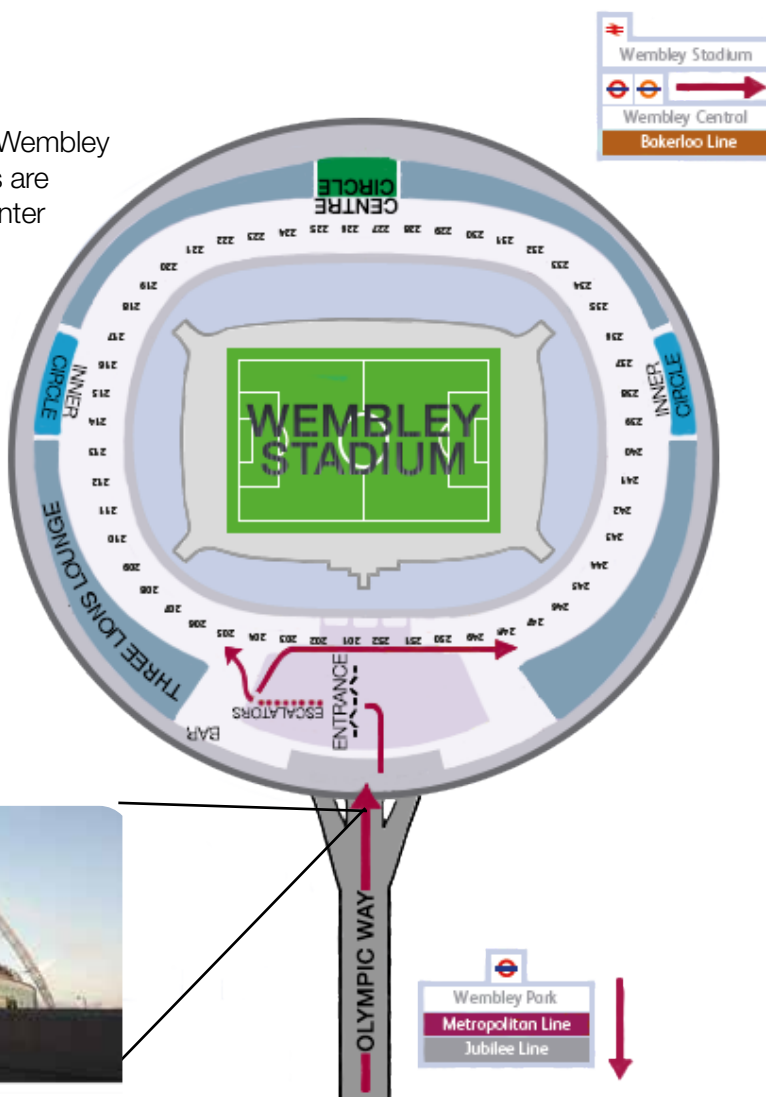

Wembley Stadium Seating Plan

Wembley, London

-  INNER CIRCLE
-  CENTRE CIRCLE

Centre Circle -Club Wembley

Your seat includes:

- VIP Entrance
- Match programme.
- Badge to wear during the match.
- Match ticket. Comfortable seat located in Centre Circle (226-227). Long side, center line.
- A meal is served before the match. 2-3 varieties of dishes and beer, wine or a non-alcoholic alternative
- Half time refreshments in the Centre Circle bar
- Various food pies and drinks are served after the game or after award ceremony.
- 100% authorized ticket from Wembley Stadium

View: Centre Circle block 226

Inner Circle -Club Wembley

Your seat includes:

- VIP Entrance.
- Match ticket. Comfortable seat located in level 2
- Possibility to book dinner / lunch before kick off (excl. drinks)
- Access to bar
- Match programme.
- 100% authorized ticket from Wembley Stadium

Sports event: Always the same seats throughout the season.

Music events: Varies for each event, but always somewhere at Level 2.

Entrance

Inner Circle och Centre Circle

Contact

GO Sport Travel / GO Music Travel
Lasarettsgatan 12, Örnsköldsvik Sverige