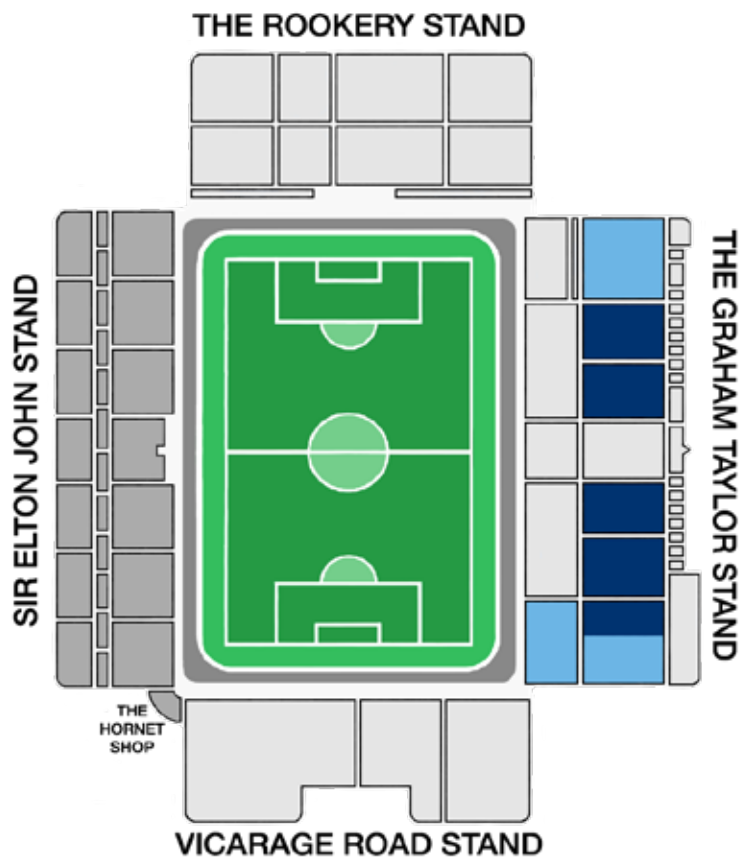

Vicarage Road

Seating Plan

HOSPITALITY

-  HORIZON
-  GRAHAM TAYLOR STAND

Horizons Hospitality

Graham Taylor Stand Upper

Your seat includes:

- Comfortable seating, long side. A newly built balcony at Upper Graham Taylor Stand.
- Meal before the game, "Street food"
- Bar access. Drinks not included
- Watford legend in the lounge after match.
- Match programme
- Team sheet
- 100% authorized tickets from Watford FC