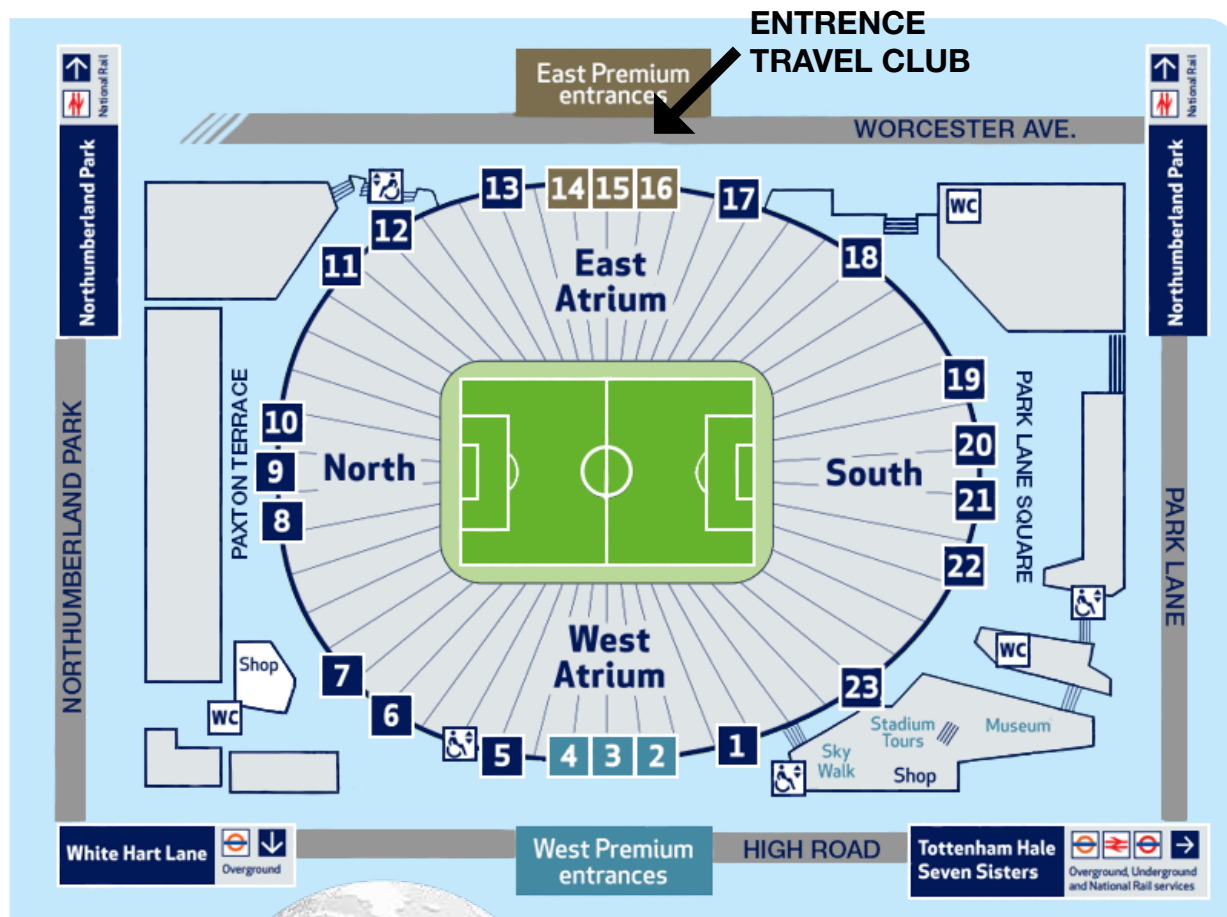

Tottenham Hotspur Stadium

782 High Rd, London

Map

-We will send you your ticket via email (e-ticket). Print it out and bring the ticket to the match.
-Always authorized tickets from Tottenham Hotspur.

GO Sport Travel

To get there

To get to the stadium, you can easily take the Metro to Seven sisters or Tottenham Hale, Victoria line. A walk to the arena from the subway takes about 20-30 min from both stations.

Contact

GO Sport Travel | GO Music Travel
Lasarettsgatan 12, Örnköldsvik Sverige

Phone: +46 (0)660-21 10 90 (Opening hours 9.00-17.00)

Email: info@gosporttravel.com, info@gomusictravel.se

www.gosporttravel.com | www.domusictravel.se