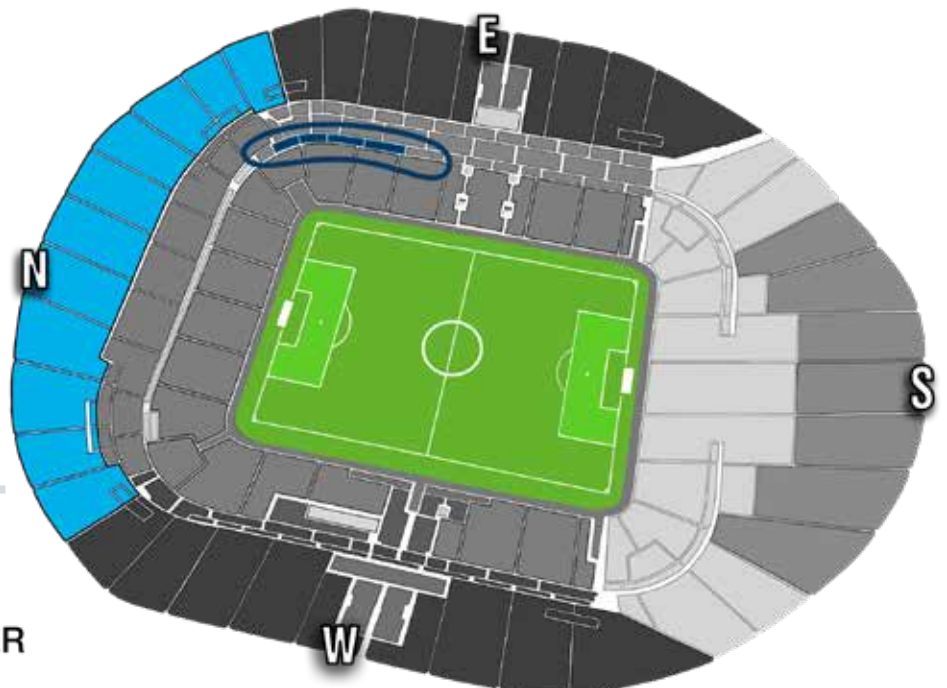

At half time you return to the Travel Club Lounge, where refreshments (beer, wine and non-alcoholic) are available free of charge!

Tottenham Hotspur Stadium

Seating Plan

-  TRAVEL CLUB
Level 2
-  GA UPPER TIER
Level 5

Travel Club

East Stand - Level 2

Your seat includes:

- Padded seat in Level 2
- Included snack meal in Travel Club, opens 3 hrs before kick-off
- Half-time refreshments, free of charge, in Travel Club Lounge
- Access to cash bar
- Match programme
- Spurs Legends appearance
- 100% authorized tickets from the club

GA Upper Tier

North Stand

Your seat includes:

- Seat in Level 5
- Access to cash bar
- 100% authorized tickets from the club

Dress Code

Casual.

No shorts, this does not apply to children under 12. Guests are asked to adhere to the casual dress code that is applicable to their facility. Strictly no away colours or offensive t-shirts. The Club has the right to refuse admission to any person wearing attire deemed inappropriate.

To get there

To get to the stadium, you can easily take the Metro to Seven sisters or Tottenham Hale, Victoria line. A walk to the arena from the subway takes about 20-30 min from both stations.

Contact