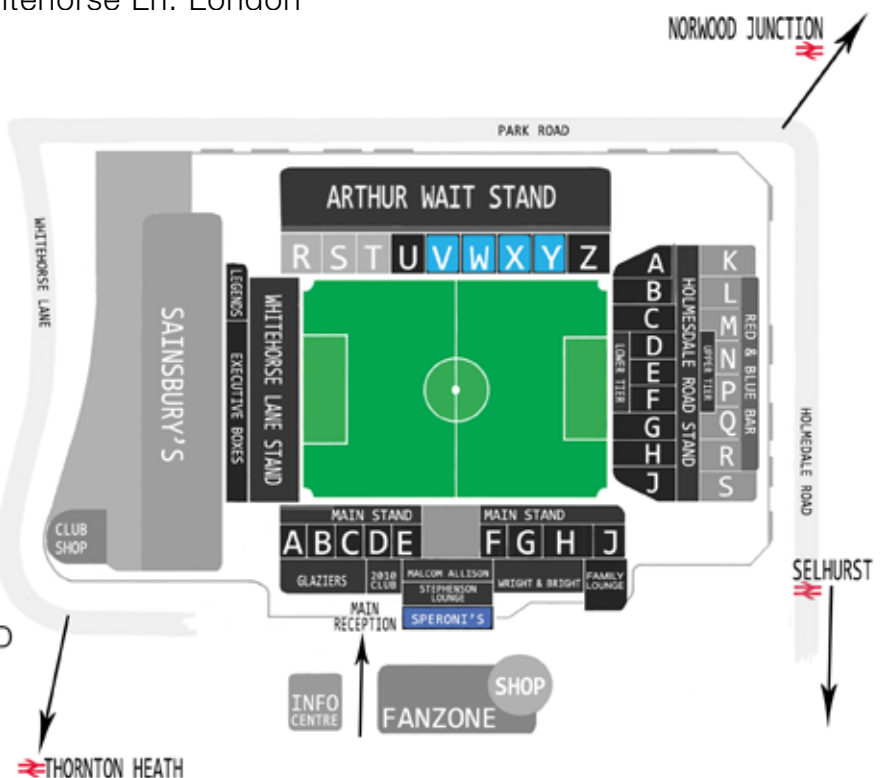

The official status gives you, as a traveller, complete security and service. The club treats you as their own customer and you don't have to worry about getting invalid tickets in your hand.

To go to the southern suburbs to experience the Premier League is a very enjoyable experience. Take the train to Norwood Junction, 10 minutes walk through the community and you will arrive at the venerable Selhurst Park! If you have time to spare, take a beer at one of the local pubs nearby. Your seat is, of course, on the long side! Either you choose to sit directly at the midline, or in height with the penalty area.

Selhurst Park Whitehorse Ln. London

Seating Plan

- ARTHUR WAIT STAND
- SPERONI'S

Speroni Hospitality

Main Stand

Your seat includes:

- Official seating at the main stand (half way line area)
- 3-course meal before match
- Half a bottle of wine
- Refreshments at halftime
- A small snack after the game in connection with the presentation of the player of the match
- Match programme
- Opportunity to meet a Crystal Palace-legend.
- 100% authorized tickets from Crystal Palace FC

Arthur Wait Stand

Main Stand

Your seat includes:

- E-ticket
- Official seating on Arthur Wait Stand
- Access to the kiosk
- 100% authorized tickets from Crystal Palace FC

Dress Code

Casual. No shorts, this does not apply to children under 12. Guests are asked to adhere to the casual dress code that is applicable to their facility. Strictly no away colours or offensive t-shirts. The Club has the right to refuse admission to any person wearing attire deemed inappropriate.